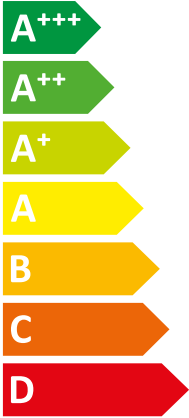

ENERG
енергия · ενεργεια

VWL 35/8.2 AS 230V S2 + VWL

I Vaillant

II 57/8.2 IS + VIH RW 250

A++

A+

Two icons showing sound power levels. The top icon shows a speaker inside a house with the value 42 dB. The bottom icon shows a speaker outside a house with the value 48 dB.

Legend for power consumption in kW, shown as three squares of increasing size and lightness: a small dark blue square for "-", a medium light blue square for "3 kW", and a large very light blue square for "4 kW".