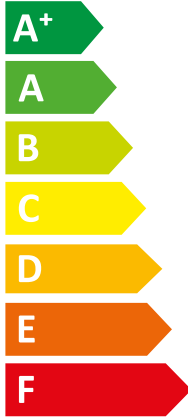

ENERG
енергия · ενεργεια

VWL 35/8.2 AS 230V S2 + VWL

I Vaillant

II 57/8.2 IS + VIH RW 250

A++

A+

Two icons showing sound power levels. The top icon shows a speaker inside a house with the value 42 dB. The bottom icon shows a speaker outside a house with the value 48 dB.

Legend for power consumption in kW, shown as three squares of increasing size and lightness: a small dark blue square for "-", a medium light blue square for "3 kW", and a large very light blue square for "4 kW".